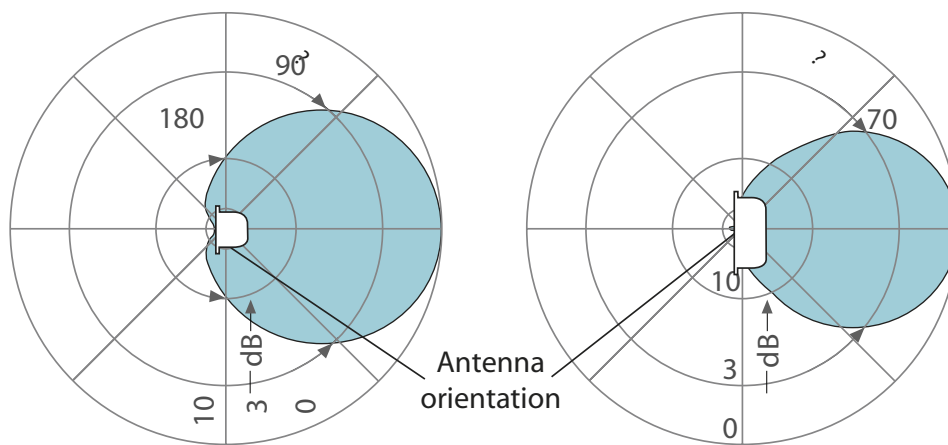

Description

915, 6dBi, Vert Pol, N (RP)

Frequency Range

865-928 MHz

Gain

6 dBi

Impedance

50 Ohms

VSWR

<1.5:1

Axial Ratio

N/A

Polarization

Vertical

Front-to-Back Ratio

>20 dB

Maximum Input Power

100 Watts (at 50°C)

H-Plane Beamwidth

90 degrees (half power)

E-Plane Beamwidth

70 degrees (half power)

Connector

N Reverse Polarity

Cable Length

N/A

Weight

1496.8 grams (52.8 oz)

Dimensions

26.1 x 15.4 x 4.8 cm (10.3 x 6.1 x 1.9 in)

Mounting Hardware

203-734-001 kit included

203-733-001 kit order seperately

203-735-001 order seperately

203-737-001 order seperately

H-plane Azimuth pattern

E-plane Elevation pattern